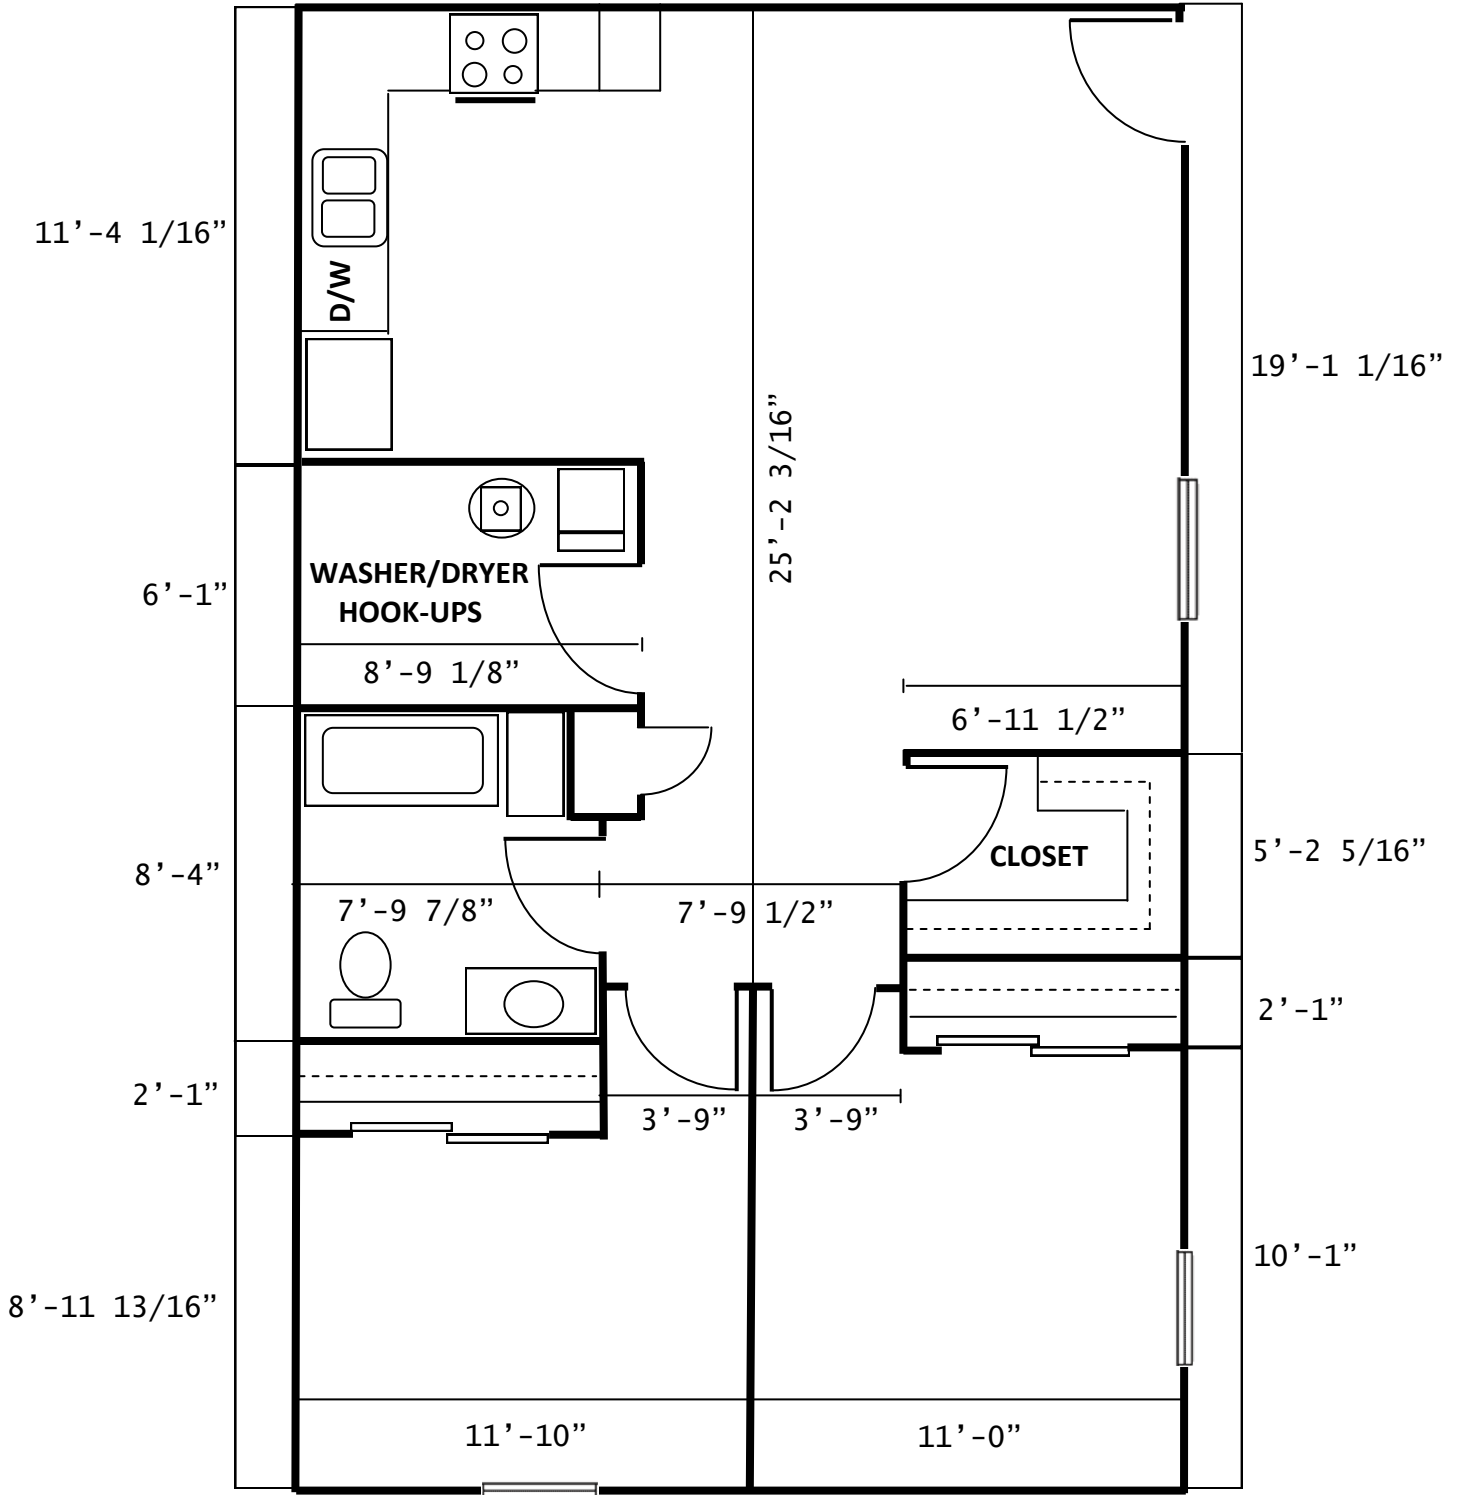

Lampe Estates

2 Bedrooms

936 SQ. Feet

Lampe Estates

3 Bedrooms

1080 SQ. Feet